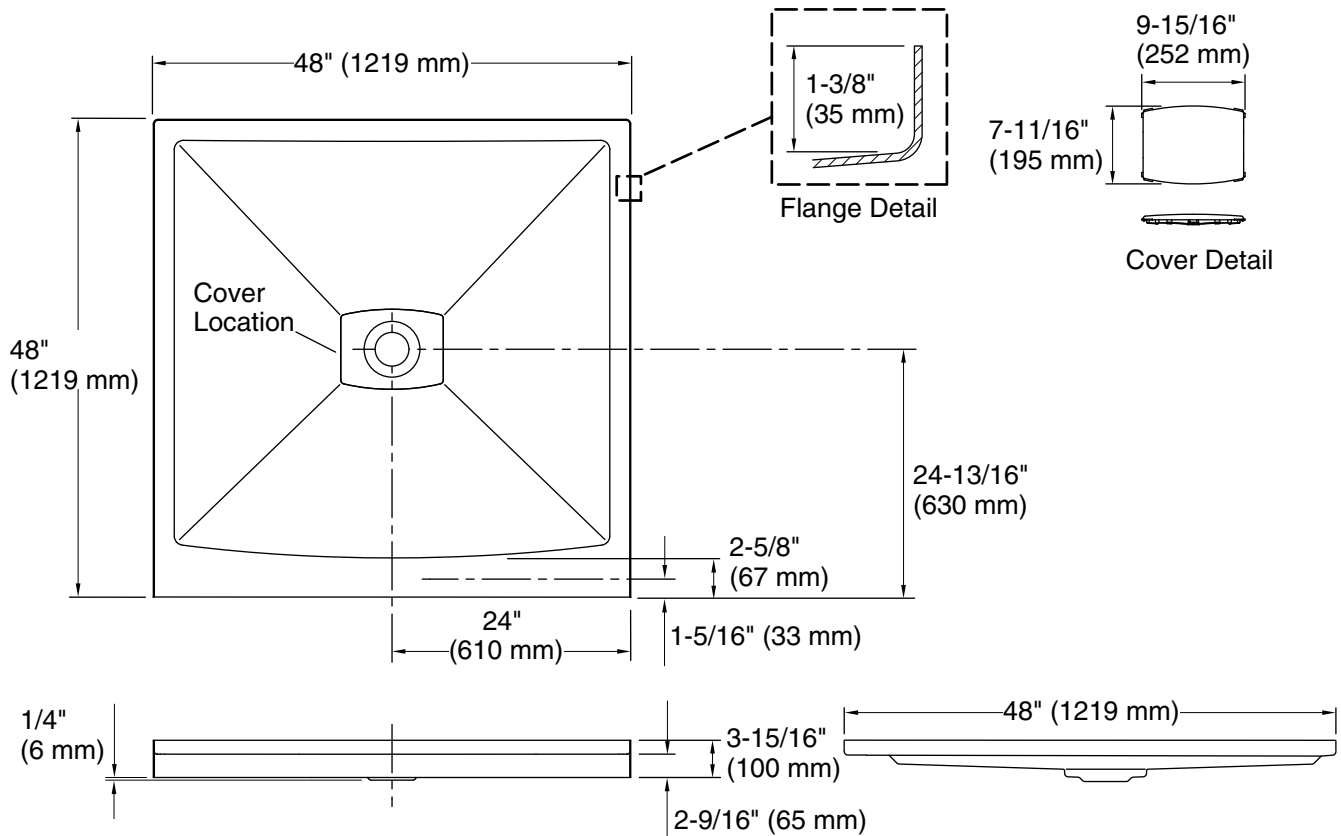

### Technical Information

All product dimensions are nominal.

Installation:	Three-wall alcove
Drain location:	Center
Weight:	54 lbs (24.5 kg)
Minimum floor load:	20 lbs/ft <sup>2</sup> (97.6 kg/m <sup>2</sup> )